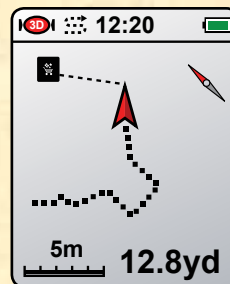

YOUR PERSONAL GPS POCKET NAVIGATOR

STAY ON TRACK & FIND YOUR WAY BACK!

This compact easy to use device is designed to help you retrace your steps in any situation, providing you with a sense of security so you can find your way back to saved locations quickly and easily.

reTrace™ LITE

#44850

#44851

reTrace™ DELUXE

#44856

#44857

- Save Up to 5 Locations
- Digital Compass
- Latitude & Longitude
- Distance to Location
- WAAS Enabled – Corrects GPS Errors for More Accuracy
- Water Resistant
- Includes Carabiner Clip and Storage Pouch
- 2 Year Warranty
- Requires 2 AAA Batteries (user supplied)

- Includes All reTrace Lite Features Plus...
- Upload Trail Log Data & Map Your Route Online
- Save Up to 20 Locations
- Trail Mode
- Color Display
- Time & Temperature
- Altimeter & Barometer

Trail Mode

More Reasons To Use reTrace

- Find your car in a parking lot or stadium
- Find your car or bike when hiking or running
- Help your children find the way home
- Find your favorite camping spot
- Find your favorite fishing spot
- Find your way back to the dock or pier when boating
- Find your favorite birding spot
- Find your tree stand for hunting
- Find your hotel, restaurant, or other building in an unfamiliar city or location
- Return to any favorite location you set

...and much, much more!

TRAVEL

CYCLING

HIKING

HUNTING

PARKING LOTS

BOATING

FISHING

CAMPING

WAAS
ENABLED

WATER
RESISTANT

www.celestron.com