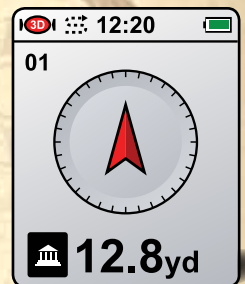

- ▶ Includes All reTrace Lite Features Plus...
- ▶ Upload Trail Log Data & Map Your Route Online
- ▶ Save Up to 20 Locations
- ▶ Trail Mode
- ▶ Color Display
- ▶ Time & Temperature
- ▶ Altimeter & Barometer

Distance to Location

Digital Compass, Latitude & Longitude

Trail Mode

Digital Compass, Latitude & Longitude