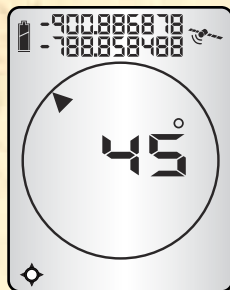

Digital Compass, Latitude & Longitude